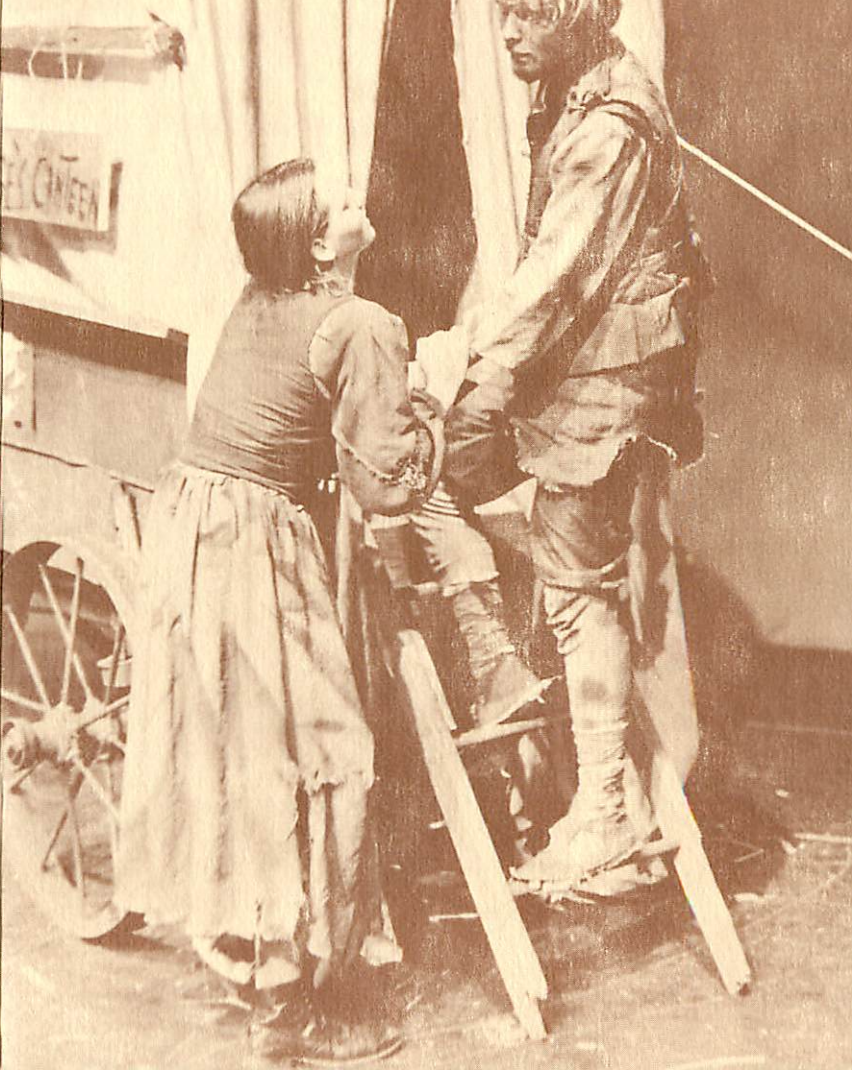

DALTON THEATRE
Kalamazoo College

1969-70
Season

THE THEATRE ARTS DEPARTMENT
KALAMAZOO COLLEGE

The 1969-70 Theatre Season

NOVEMBER 20, 21, 22 . . .

THE MADWOMAN OF CHAILLOT

by Jean Giraudaux

"A poetic fable for flower children"

JANUARY 30, 31 . . .

FACULTY READERS' THEATRE

"An unusual literary or dramatic selection read on the stage by members of the faculty."

FEBRUARY 26, 27, 28 . . .

THE OLD GLORY

by Robert Lowell

"Two one-acts based on stories by Hawthorne and Melville, with original music."

MAY 14, 15, 16 . . .

THE IMAGINARY INVALID

by Moliere

"One of the great classic farces."

WORKSHOP PRODUCTIONS . . . Dungeon Theatre

"Student-directed one-acts and original pieces presented at the end of each term." Free admission, but limited seating.